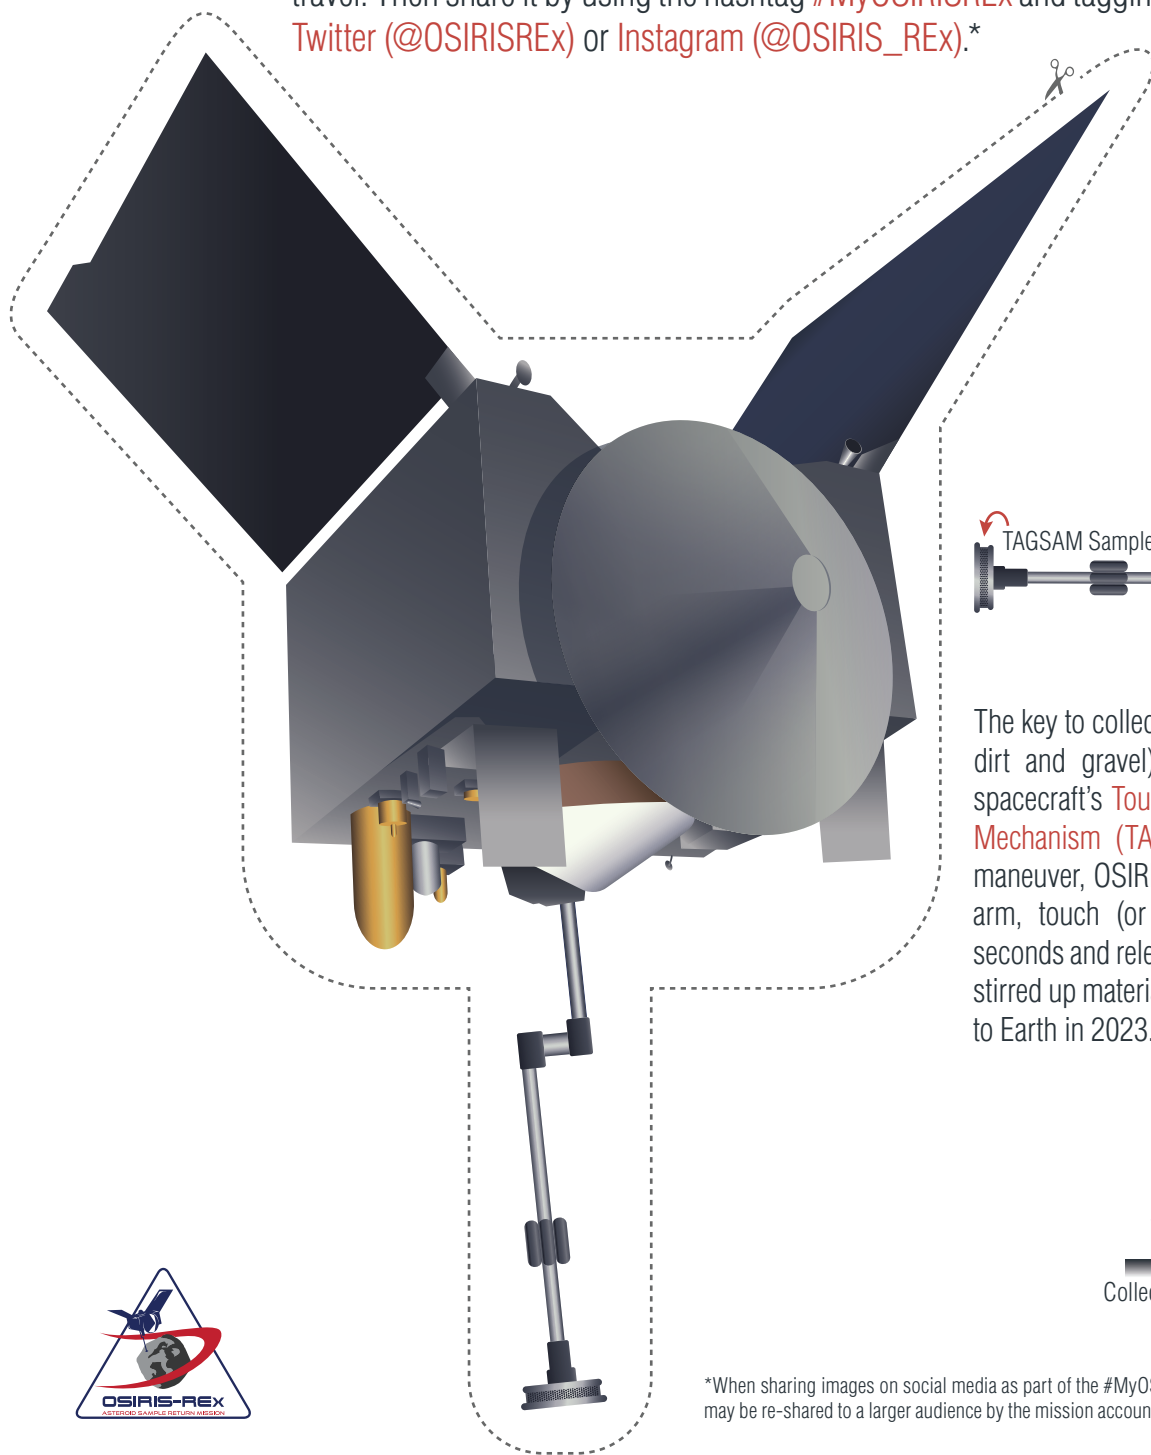

# WHERE ON EARTH IS OSIRIS-REX?

While the real OSIRIS-REx spacecraft is on its way to collect a sample of asteroid Bennu, take your own pocket spacecraft for an adventure right here on Earth.

Snap a photo of your spacecraft TAG-ing something interesting where you live, work, study or travel. Then share it by using the hashtag [#MyOSIRISREx](#) and tagging the mission account on [Twitter \(@OSIRISREx\)](#) or [Instagram \(@OSIRIS\\_REx\)](#).\*

The key to collecting a sample of regolith (loose dirt and gravel) from asteroid Bennu is the spacecraft's **Touch-and-Go Sample Acquisition Mechanism (TAGSAM)**. During the sampling maneuver, OSIRIS-REx will extend its TAGSAM arm, touch (or “TAG”) the asteroid for five seconds and release a burst of nitrogen gas. The stirred up material will be collected and returned to Earth in 2023.

\*When sharing images on social media as part of the [#MyOSIRISREx](#) campaign, please be aware that they may be re-shared to a larger audience by the mission accounts and/or other users.